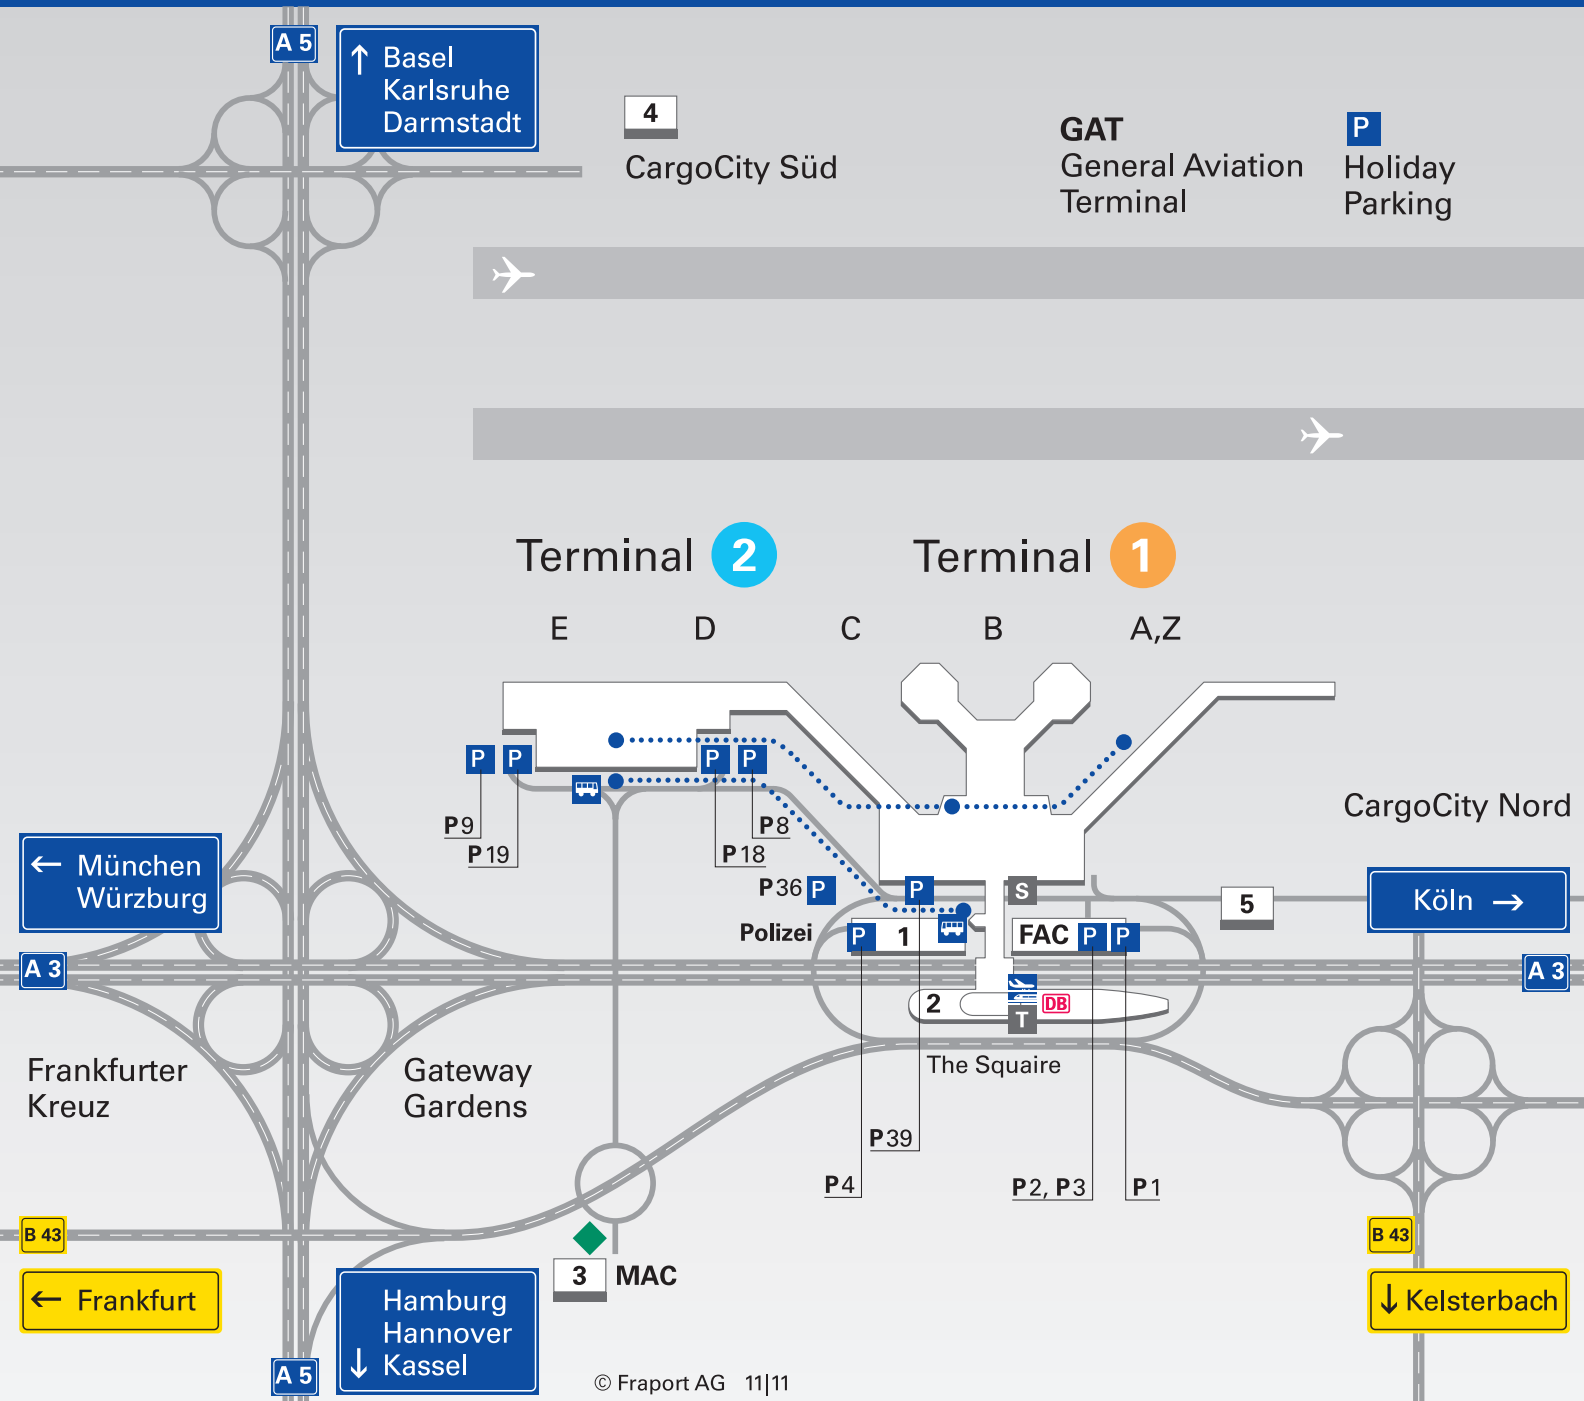

Flughafen Frankfurt Main Frankfurt Airport

© Fraport AG 11|11

- | | | | | | |
|-------------|-------------------------------------|----------------------|---|------------|-------------------------------------|
| A 3 | Autobahn
Highway | P | Parken
Parking | FAC | Frankfurt
Airport Center |
| B 43 | Bundesstrasse
Federal Route | P1, P2, P3 | Parkhaus und Tiefgarage, Terminal 1
Parking Terminal 1 | MAC | Main Airport Center |
| | Pendelverkehr
Shuttle | P4 | Frauenparkplätze,
Parkplätze für Behinderte, Terminal 1
Special Parking Area for Women,
Parking for Disabled, Terminal 1 | 1 | Sheraton Hotel |
| | Busbahnhof
Bus terminal | P8, P9 | Tiefgarage Terminal 2
Underground parking, Terminal 2 | 2 | Hilton Worldwide Hotels |
| S | Regionalbahnhof
Regional trains | P8 | Parkplätze für Behinderte, Terminal 2
Parking for Disabled, Terminal 2 | 3 | Steigenberger Airporthotel |
| T | Fernbahnhof
Long-distance trains | P18, P19, P39 | Kurzzeit-Parkplatz
Short-term parking | 4 | InterCityHotel
Frankfurt Airport |
| | AIRail Terminal | P36 | Parkplatz für Busse und überhöhe PKW
Parking for busses and oversized vehicles | 5 | Lufthansa
First Class Terminal |
| | Tankstelle
Filling station | P Holiday | Urlauberparkplatz
Long-term parking | | |